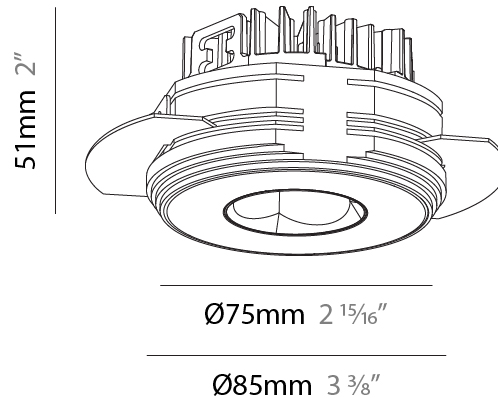

Series: Oiko Pro
Subseries: Oiko Pro Round
Brand: Prolicht
Division: Architectural
Mounting Type: Trimless
Mounting Location: Ceiling
Subcategory: Downlight

PHYSICAL

Shape: Round
Diameter (mm): 75
Diameter (in): 2 15/16
Height (mm): 51
Height (in): 2
Ceiling Thickness (mm): 10 / 12.5 / 15 / 25
Ceiling Thickness (in): 3/8 or 1/2 or 9/16 or 1
Min. Recessing Depth (mm): 60
Min. Recessing Depth (in): 2 3/8
Light Distribution: Direct
Diffuser: Lens Pack - Spread Lens / Linear Spread Lens / Honeycomb Louver
Fixture Finish: SSR / BKV / CWI / CRY / HAB / UFT / ITA / RUA / FTG / MYG / LOD / PUS / FRO / FUP / KIA / POP / BLS / SPG / MEY / GOH / GUM / CHC / COM / ABZ / JAG / OBR / MOS / ROR
Fixture Material: Aluminum Die Cast
Cut-out Measurements: 68mm / 2 11/16" Diameter

ELECTRICAL

Lamp Type: LED (Zhaga Standard)
Input Wattage (W): 15
Total Output Wattage (W): 13.6
Dimming: Tri-Mode (Non-Dimming and Phase Dimming (120Vac only) and 0-10V Dimming)
Driver Included: No
Driver Location: Recessed Housing
Driver Type: Constant Current - Universal
Driver Class: Class 2
Input Voltage (V): 120 - 277
Constant Current (MA): 350

LED

Color Temperature (°K): 2700 / 3000 / 3500 / 4000
Max. Delivered Lumen (lm): 1375 / 1462 / 1531 / 1545
Nominal Lumen (lm): 1566 / 1665 / 1743 / 1759
CRI: >90 CRI
Lamp Life (hrs): 50000

OPTICAL

Reflector°: 50
Adjustability: Fixed

RATINGS AND CERTIFICATIONS

Certified By: Certified for North American Standards
IP rating: IP20