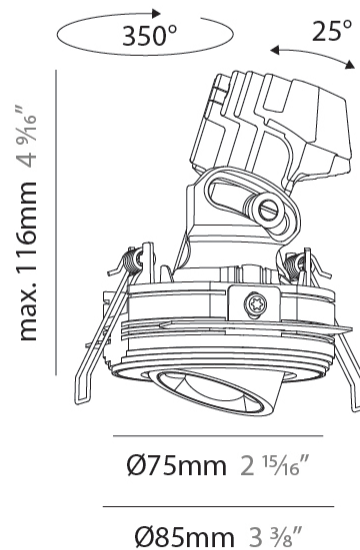

GENERAL

Series: Oiko Pro
 Subseries: Oiko Pro Adjustable
 Brand: Prolicht
 Division: Architectural
 Mounting Type: Trimless
 Mounting Location: Ceiling
 Subcategory: Downlight

PHYSICAL

Shape: Round
 Diameter (mm): 75
 Diameter (in): 2 ¹⁵/₁₆
 Height (mm): 116
 Height (in): 4 ⁹/₁₆
 Ceiling Thickness (mm): 10 / 12.5 / 15 / 25
 Ceiling Thickness (in): 3/8 or 1/2 or 9/16 or 1
 Min. Recessing Depth (mm): 125
 Min. Recessing Depth (in): 4 ¹⁵/₁₆
 Light Distribution: Direct
 Diffuser: Lens Pack - Spread Lens / Linear Spread Lens / Honeycomb Louver
 Fixture Finish: SSR / BKV / CWI / CRY / HAB / UFT / ITA / RUA / FTG / MYG / LOD / PUS / FRO / FUP / KIA / POP / BLS / SPG / MEY / GOH / GUM / CHC / COM / ABZ / JAG / OBR / MOS / ROR
 Fixture Material: Aluminum Die Cast
 Cut-out Measurements: D. 86mm / 3 3/8"

OPTICAL

Reflector: 34
 Adjustability: Rotational 350° / Tilt 25°

RATINGS AND CERTIFICATIONS

Certified By: Certified for North American Standards
 IP rating: IP20

OIKO PRO ADJUSTABLE TRIMLESS

A35816-

PROJECT _____

GENERAL

Series: Oiko Pro
 Subseries: Oiko Pro Adjustable
 Brand: Prolicht
 Division: Architectural
 Mounting Type: Trimless
 Mounting Location: Ceiling
 Subcategory: Downlight

PHYSICAL

Shape: Round
 Diameter (mm): 75
 Diameter (in): 2 ¹⁵/₁₆
 Height (mm): 103
 Height (in): 4 ¹/₁₆
 Ceiling Thickness (mm): 10 / 12.5 / 15 / 25
 Ceiling Thickness (in): 3/8 or 1/2 or 9/16 or 1
 Min. Recessing Depth (mm): 115
 Min. Recessing Depth (in): 4 ¹/₂
 Light Distribution: Direct
 Diffuser: Lens Pack - Spread Lens / Linear Spread Lens / Honeycomb Louver
 Fixture Finish: SSR / BKV / CWI / CRY / HAB / UFT / ITA / RUA / FTG / MYG / LOD / PUS / FRO / FUP / KIA / POP / BLS / SPG / MEY / GOH / GUM / CHC / COM / ABZ / JAG / OBR / MOS / ROR
 Fixture Material: Aluminum Die Cast
 Cut-out Measurements: D. 86mm / 3 3/8"